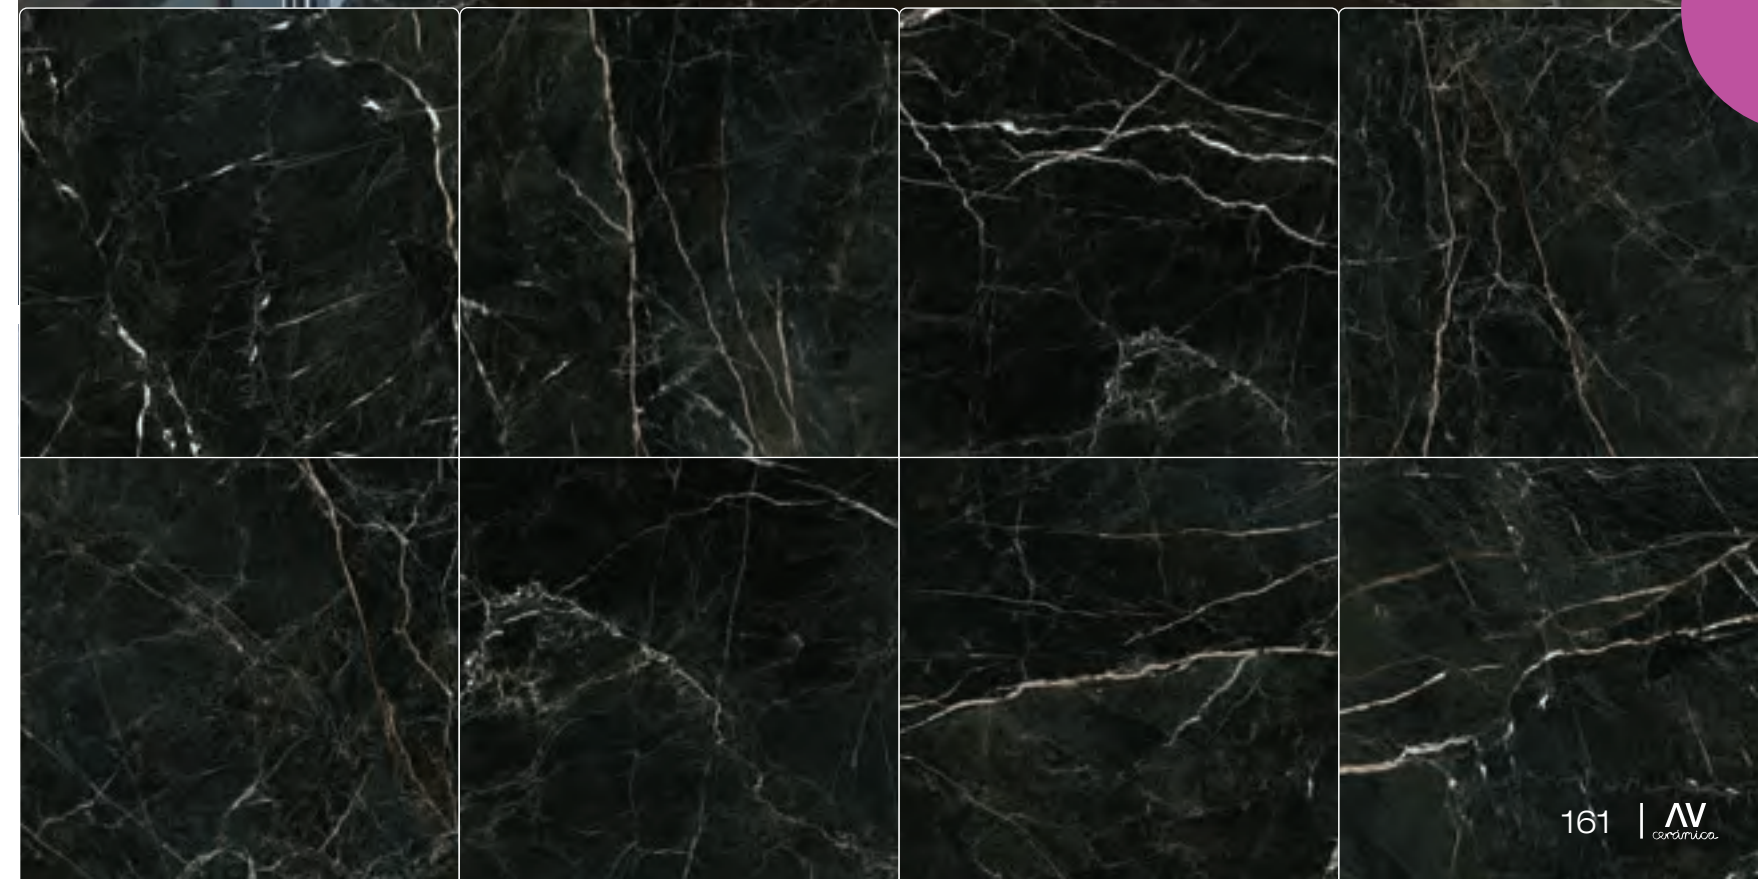

Peldaño
Step

strom

Strom 120x120 / 48"x48"

Strom

pavimento _ porcelánico _ granilla pulida _ rectificado
 floor tile _ porcelain _ highly polished _ rectified

Strom 120x120 / 48"x48"

PACKING & SPECIAL PIECES