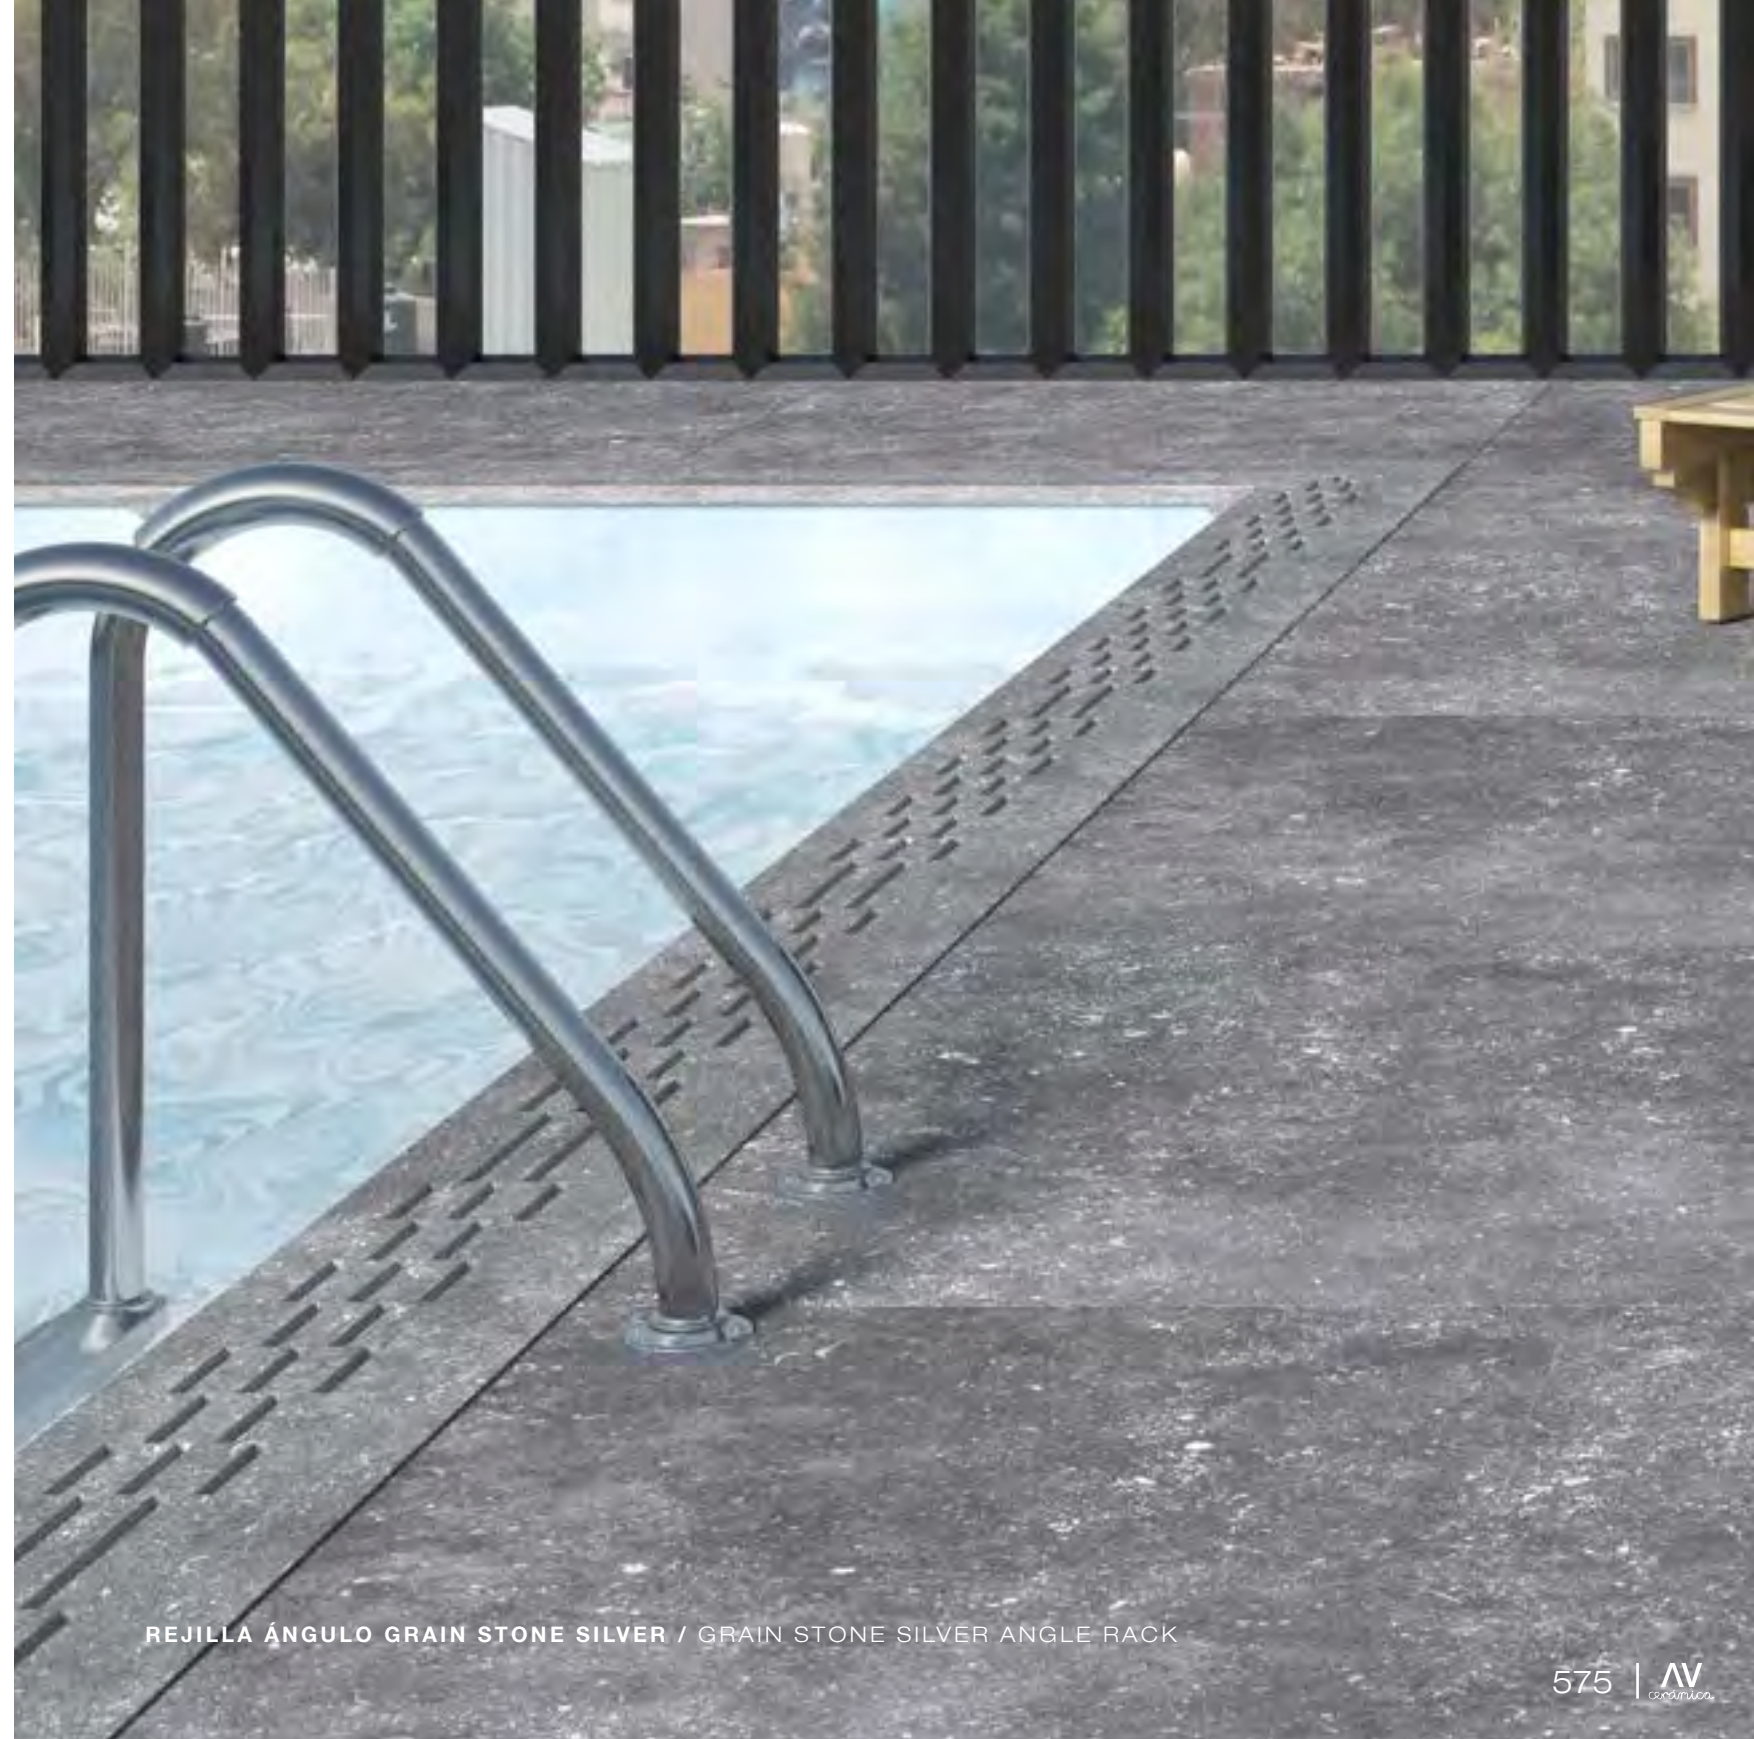

piezas especiales 20mm • 20mm special pieces

Producto - Formato	76x76	61x61
BORDE ING INGLETADOW 	20x76	20x61
BORDE RE CANTO ROMO 	20x76	20x61
RODAPIE RE 	8x76	8x61
BORDE ÁNGULO EXTERIOR RE 	20x76	20x61
BORDE ÁNGULO INTERIOR RE 	20x76	20x61
BORDE ÁNGULO EXTERIOR ING 	20x76	20x61
BORDE ÁNGULO INTERIOR ING 	20x76	20x61
PELDAÑO INGLETADO FRONTAL 	10x15x76	10x15x6
REJILLA 	20x76	20x61
REJILLA ÁNGULO 	20x76	20x61

Producto - Formato	76x76	61x61
FOCO 	76x76	61x61
PELDAÑO RE CANTO ROMO 	76x76	61x61
PELDAÑO ÁNGULO RE CANTO ROMO 	76x76	61x61
PELDAÑO ING INGLETADO 	76x76	61x61
PELDAÑO ÁNGULO ING INGLETADO 	76x76	61x61
CANTO PELDAÑO ROMO DOBLE ROMO 	30x76	30x61

REJILLA ÁNGULO GRAIN STONE SILVER / GRAIN STONE SILVER ANGLE RACK