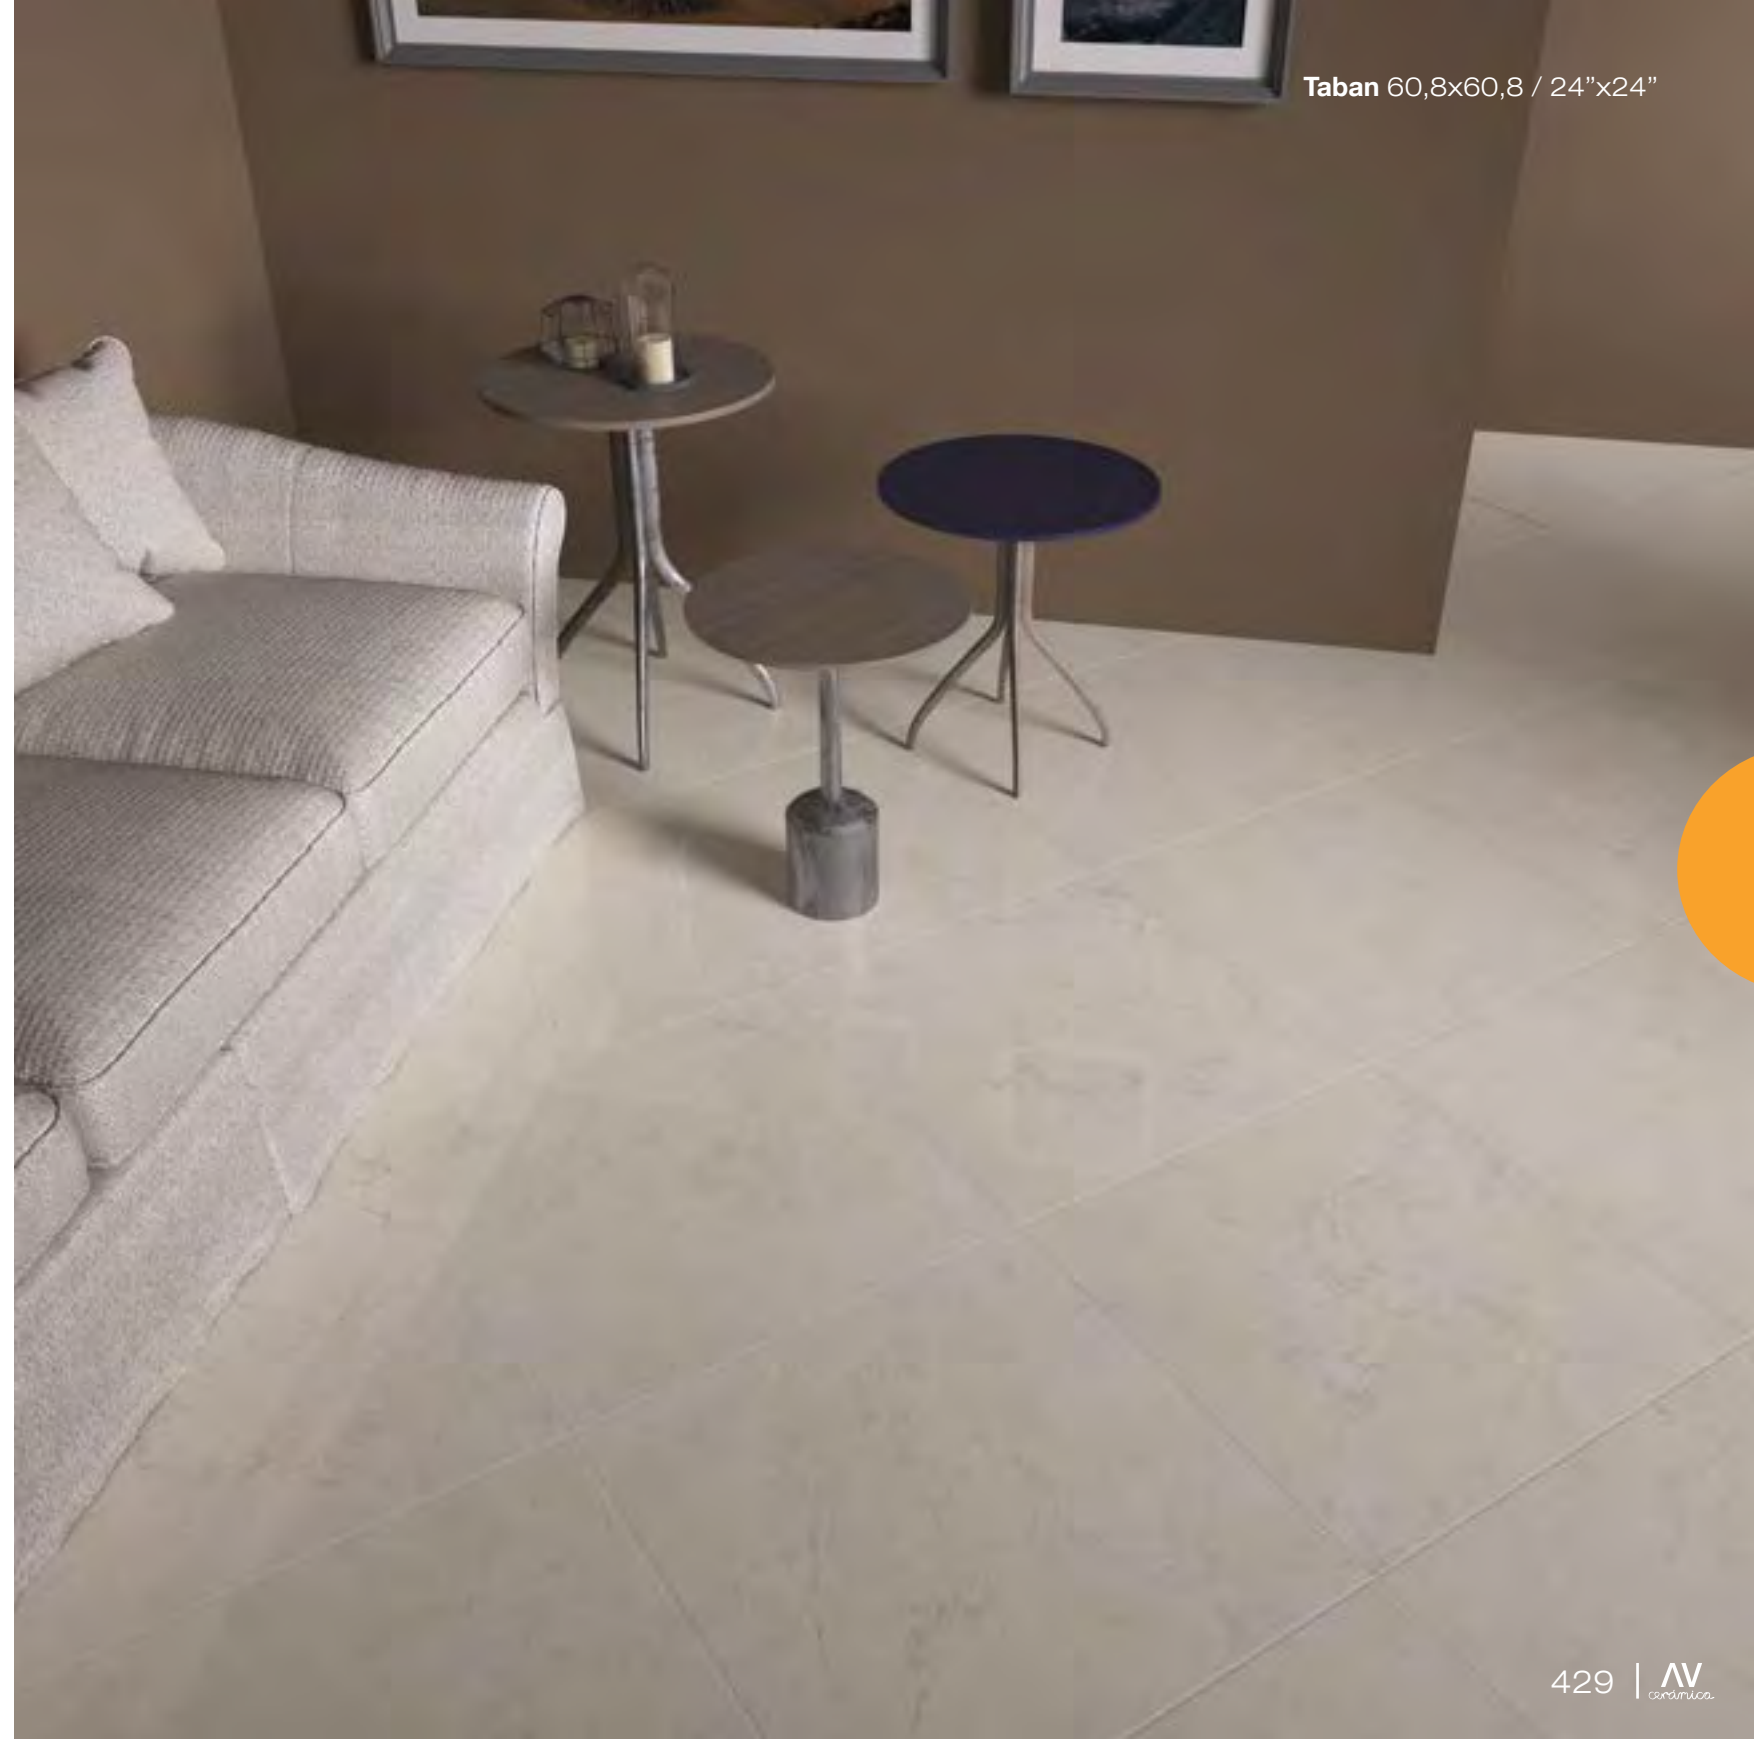

Taban 60,8x60,8 / 24"x24"

towns

Interior y Exterior /
Indoor and Outdoor /

IN & OUT

30,3x61,3 12"x25"

rlv nimes white

rlv nimes taupe

rlv nimes pearl