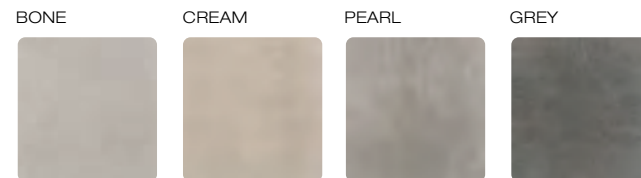

	Cód.		Cód.
Bellagio	MB140	Riv Bellagio	MB145
		Waves	MB140

bellagio

riv bellagio

bellagio waves

calcare

PAVIMENTO RECOMENDADO
recommended floor tile

CALCARE / 90X90 cm

PACKING & SPECIAL PIECES